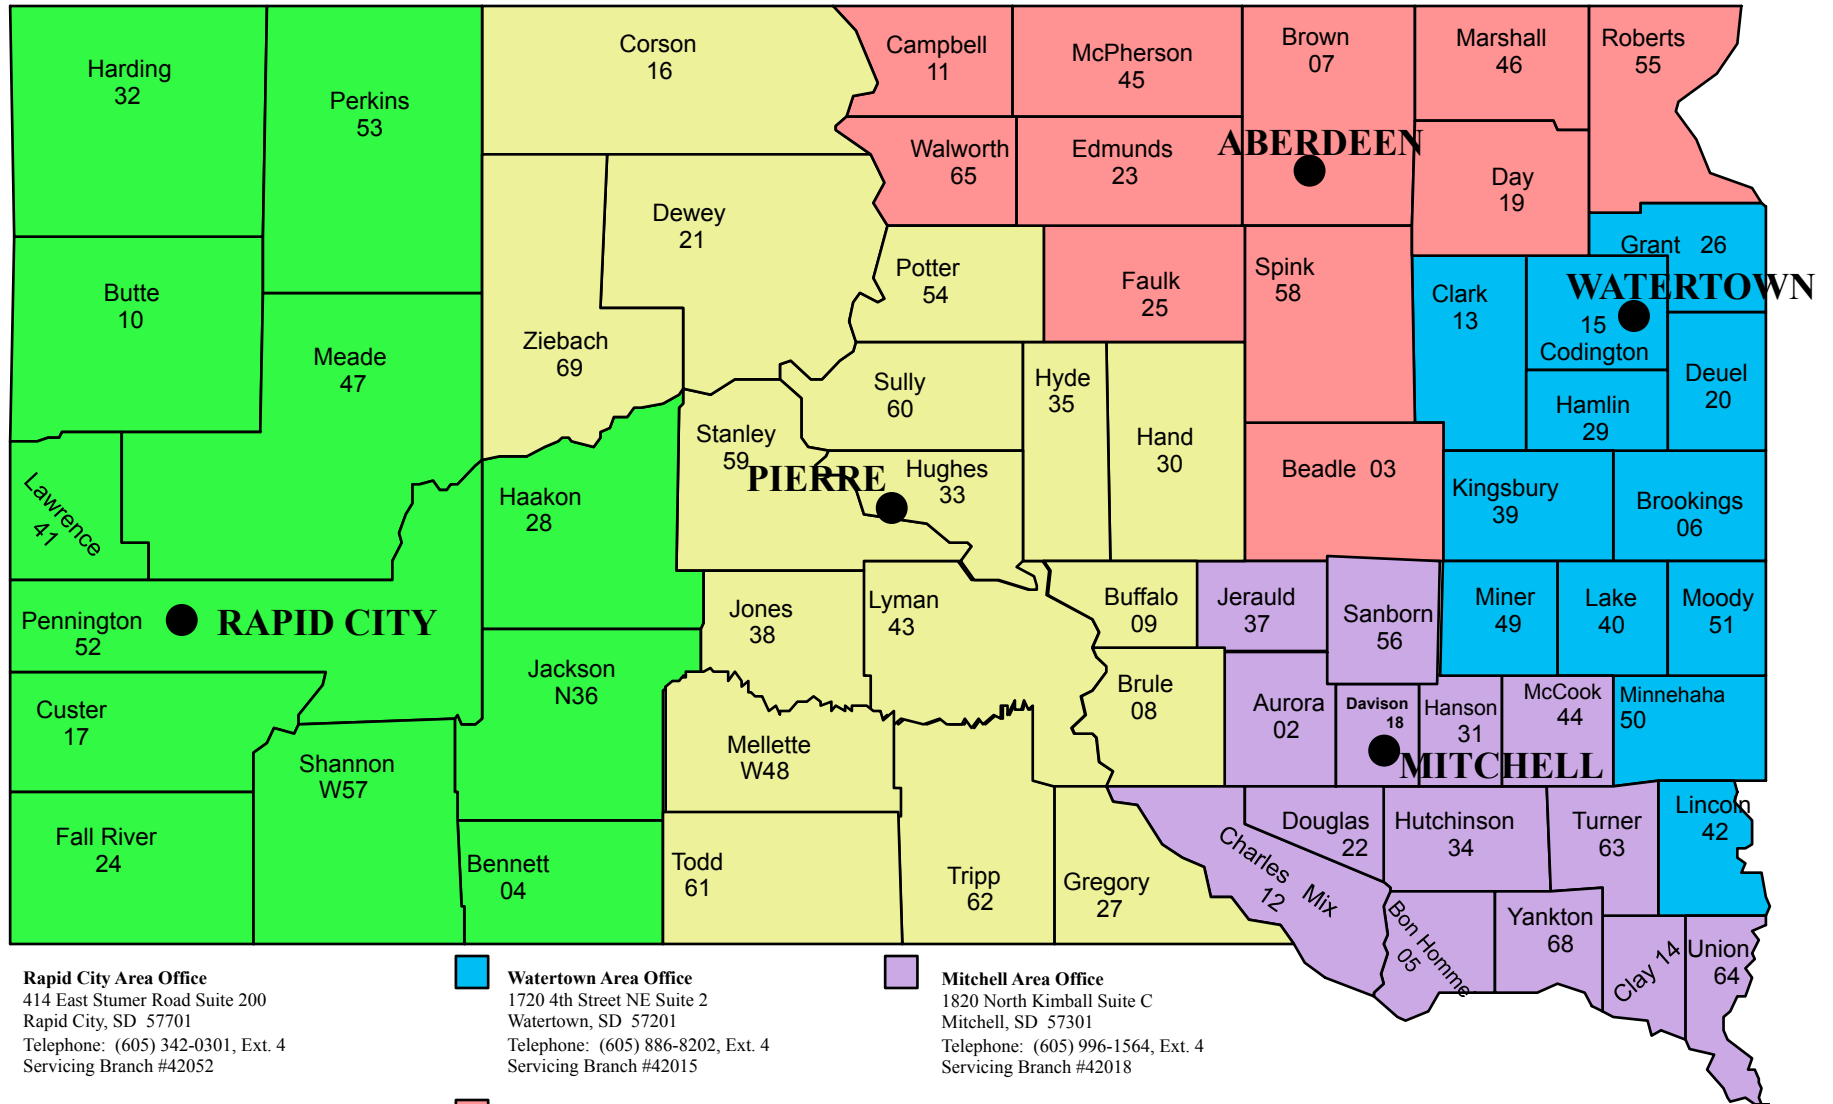

USDA - RURAL DEVELOPMENT

South Dakota-Single Family Housing

Rapid City Area Office
 414 East Stumer Road Suite 200
 Rapid City, SD 57701
 Telephone: (605) 342-0301, Ext. 4
 Servicing Branch #42052

Watertown Area Office
 1720 4th Street NE Suite 2
 Watertown, SD 57201
 Telephone: (605) 886-8202, Ext. 4
 Servicing Branch #42015